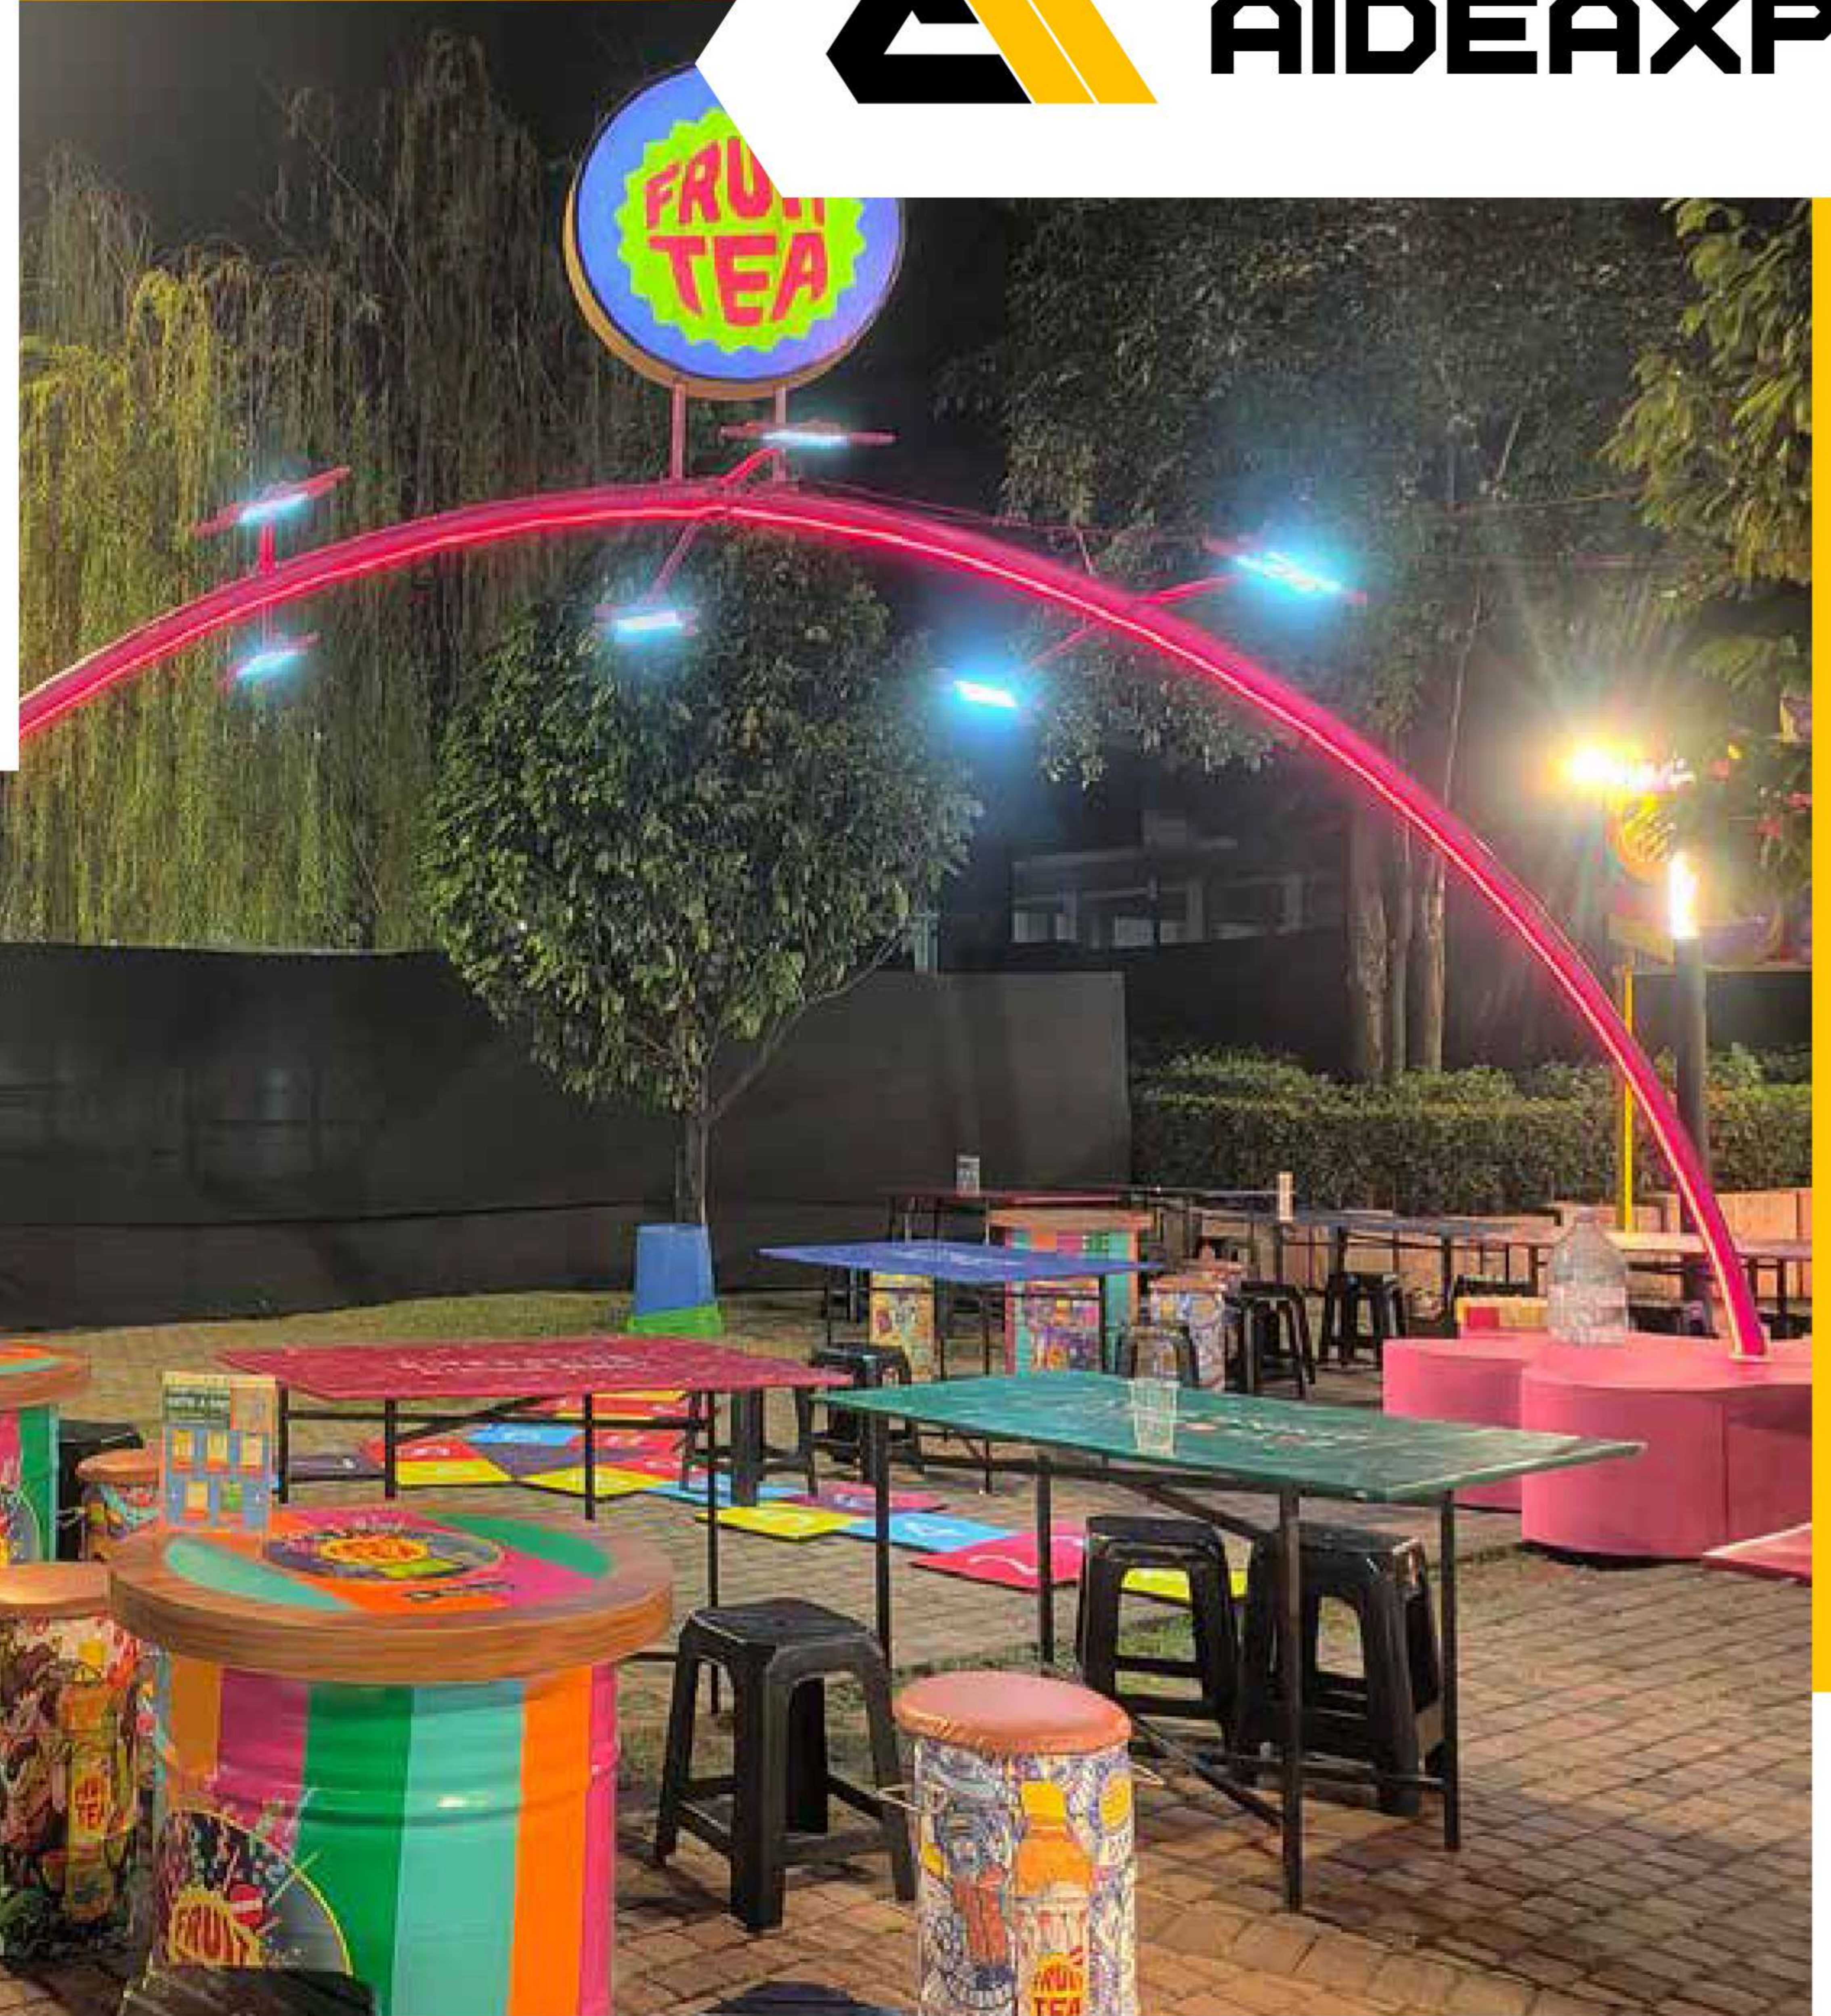

AIDEAXPO

Corporate Brand Thematic
All Area Production

FRUIT TEA
WE THE FEST