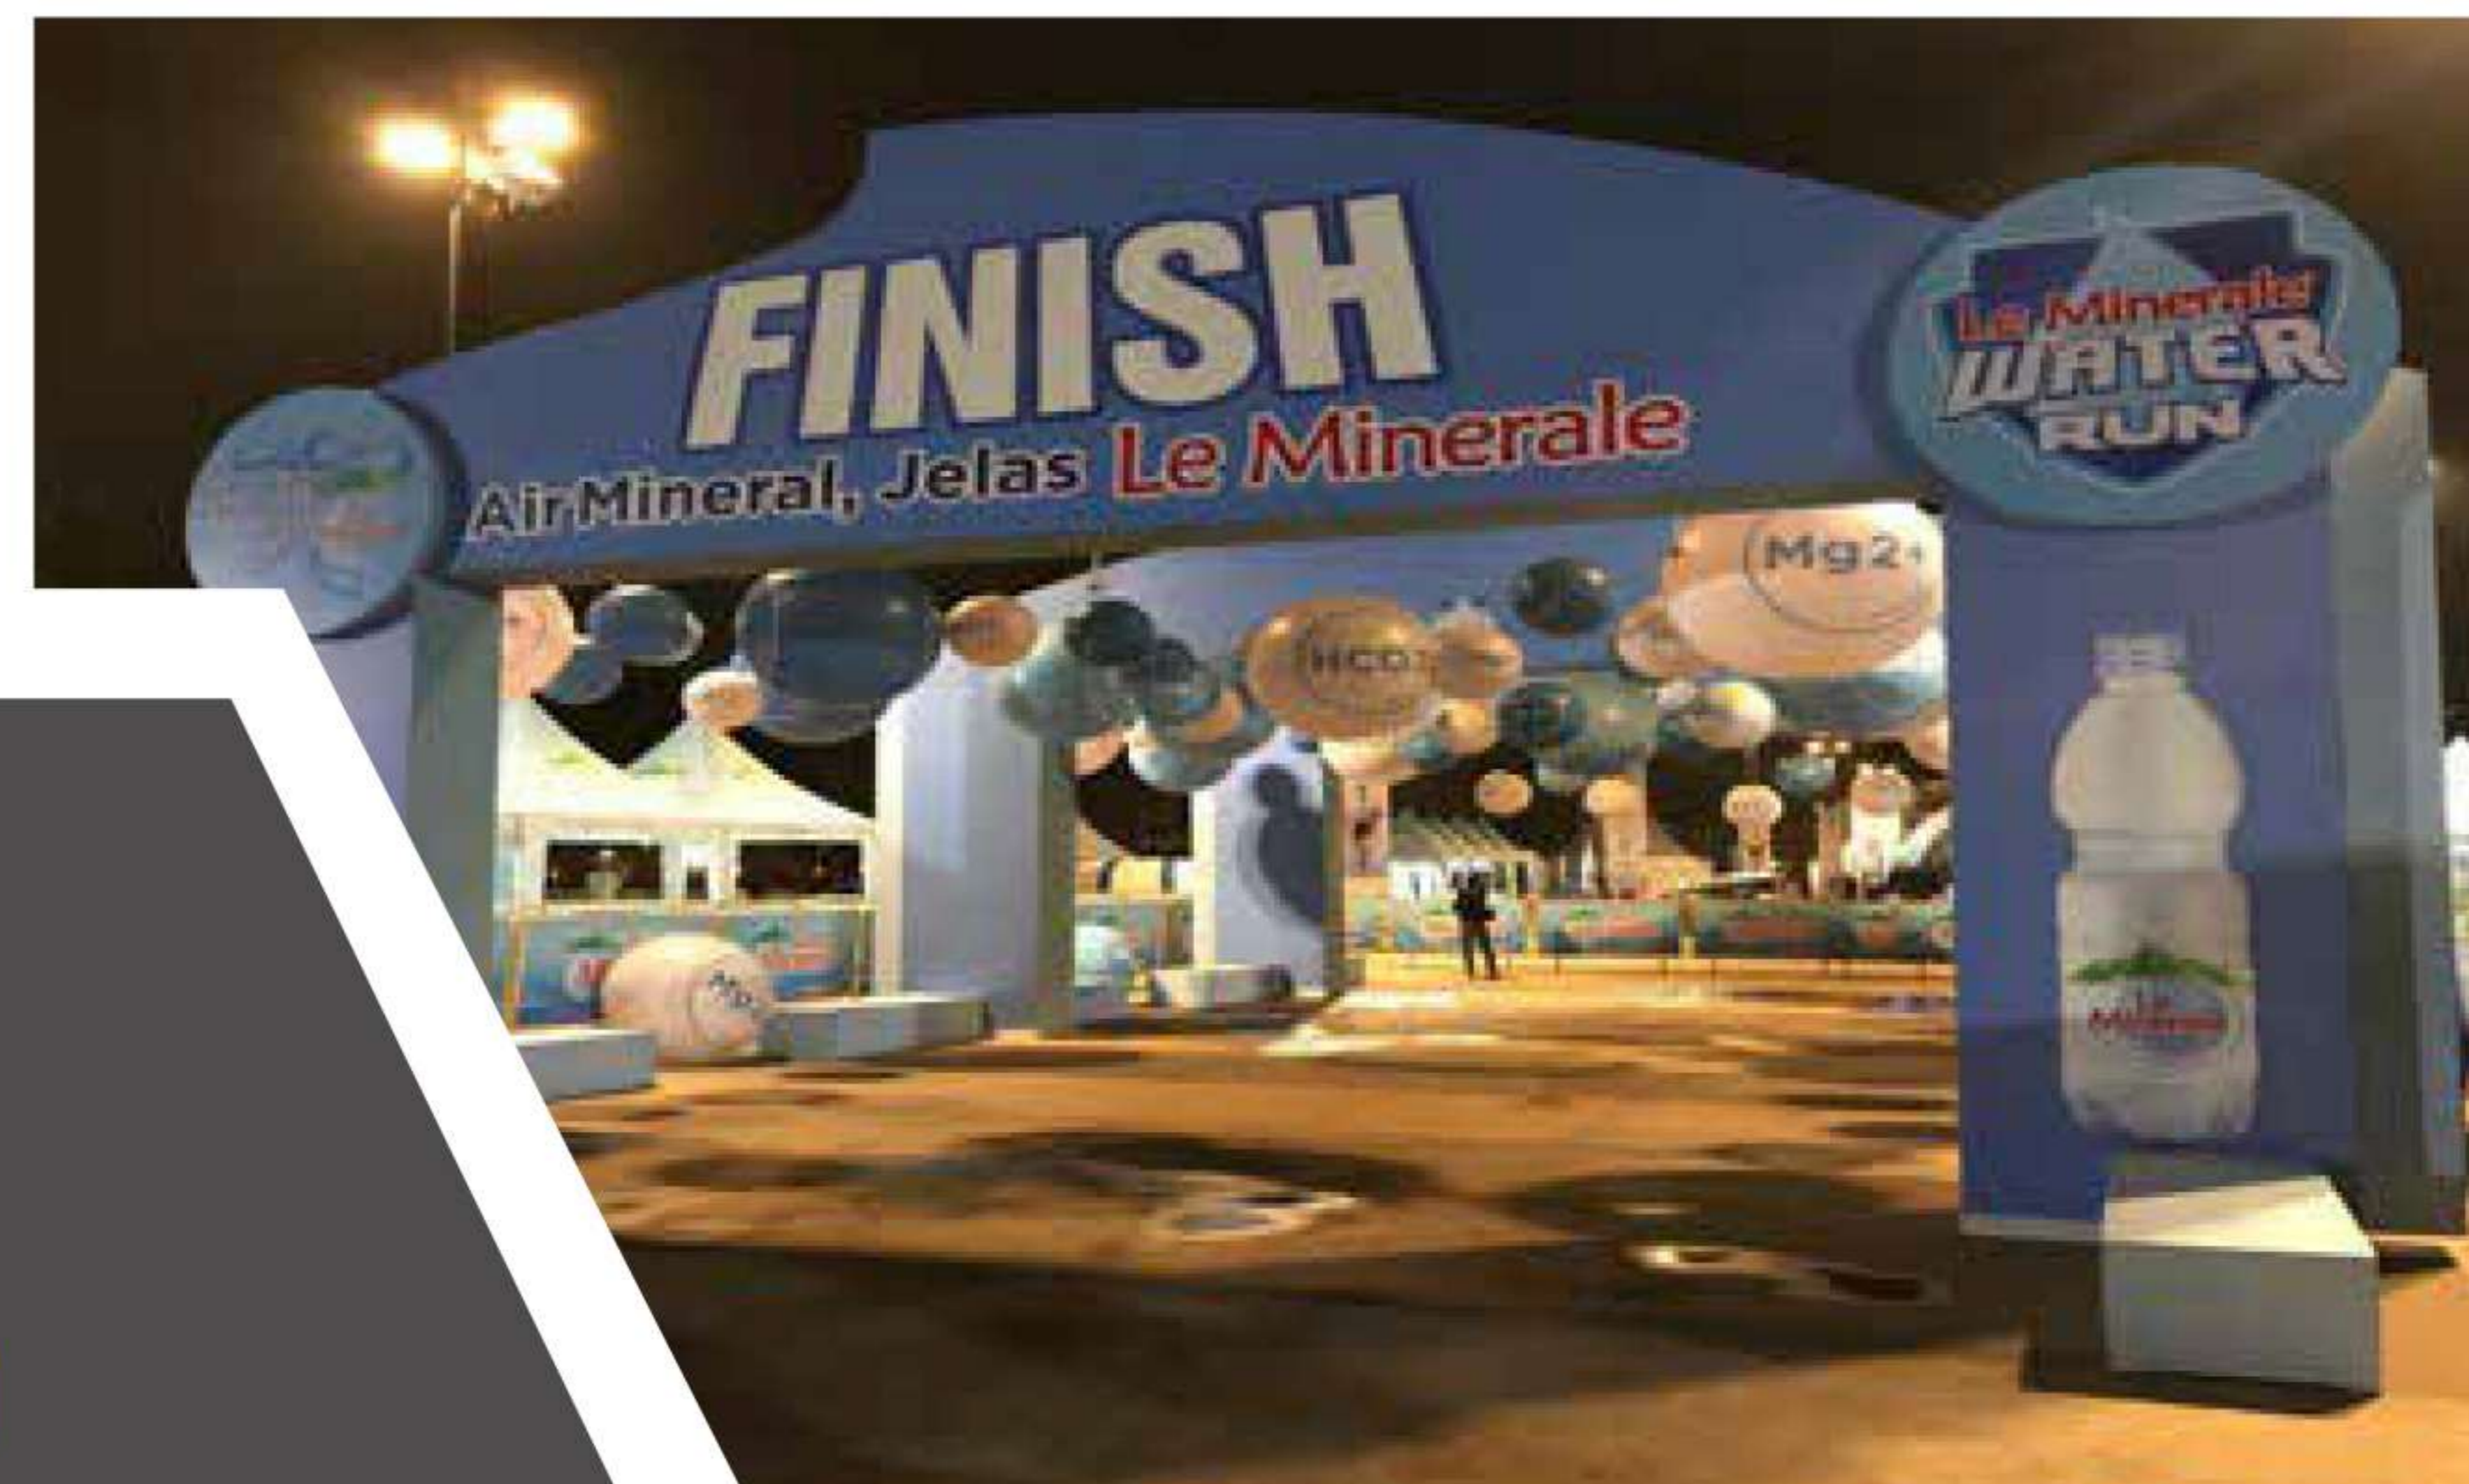

AIDEAXPO

Playful Brand Thematic
All Area Production

| LEMINERALE WATER RUN