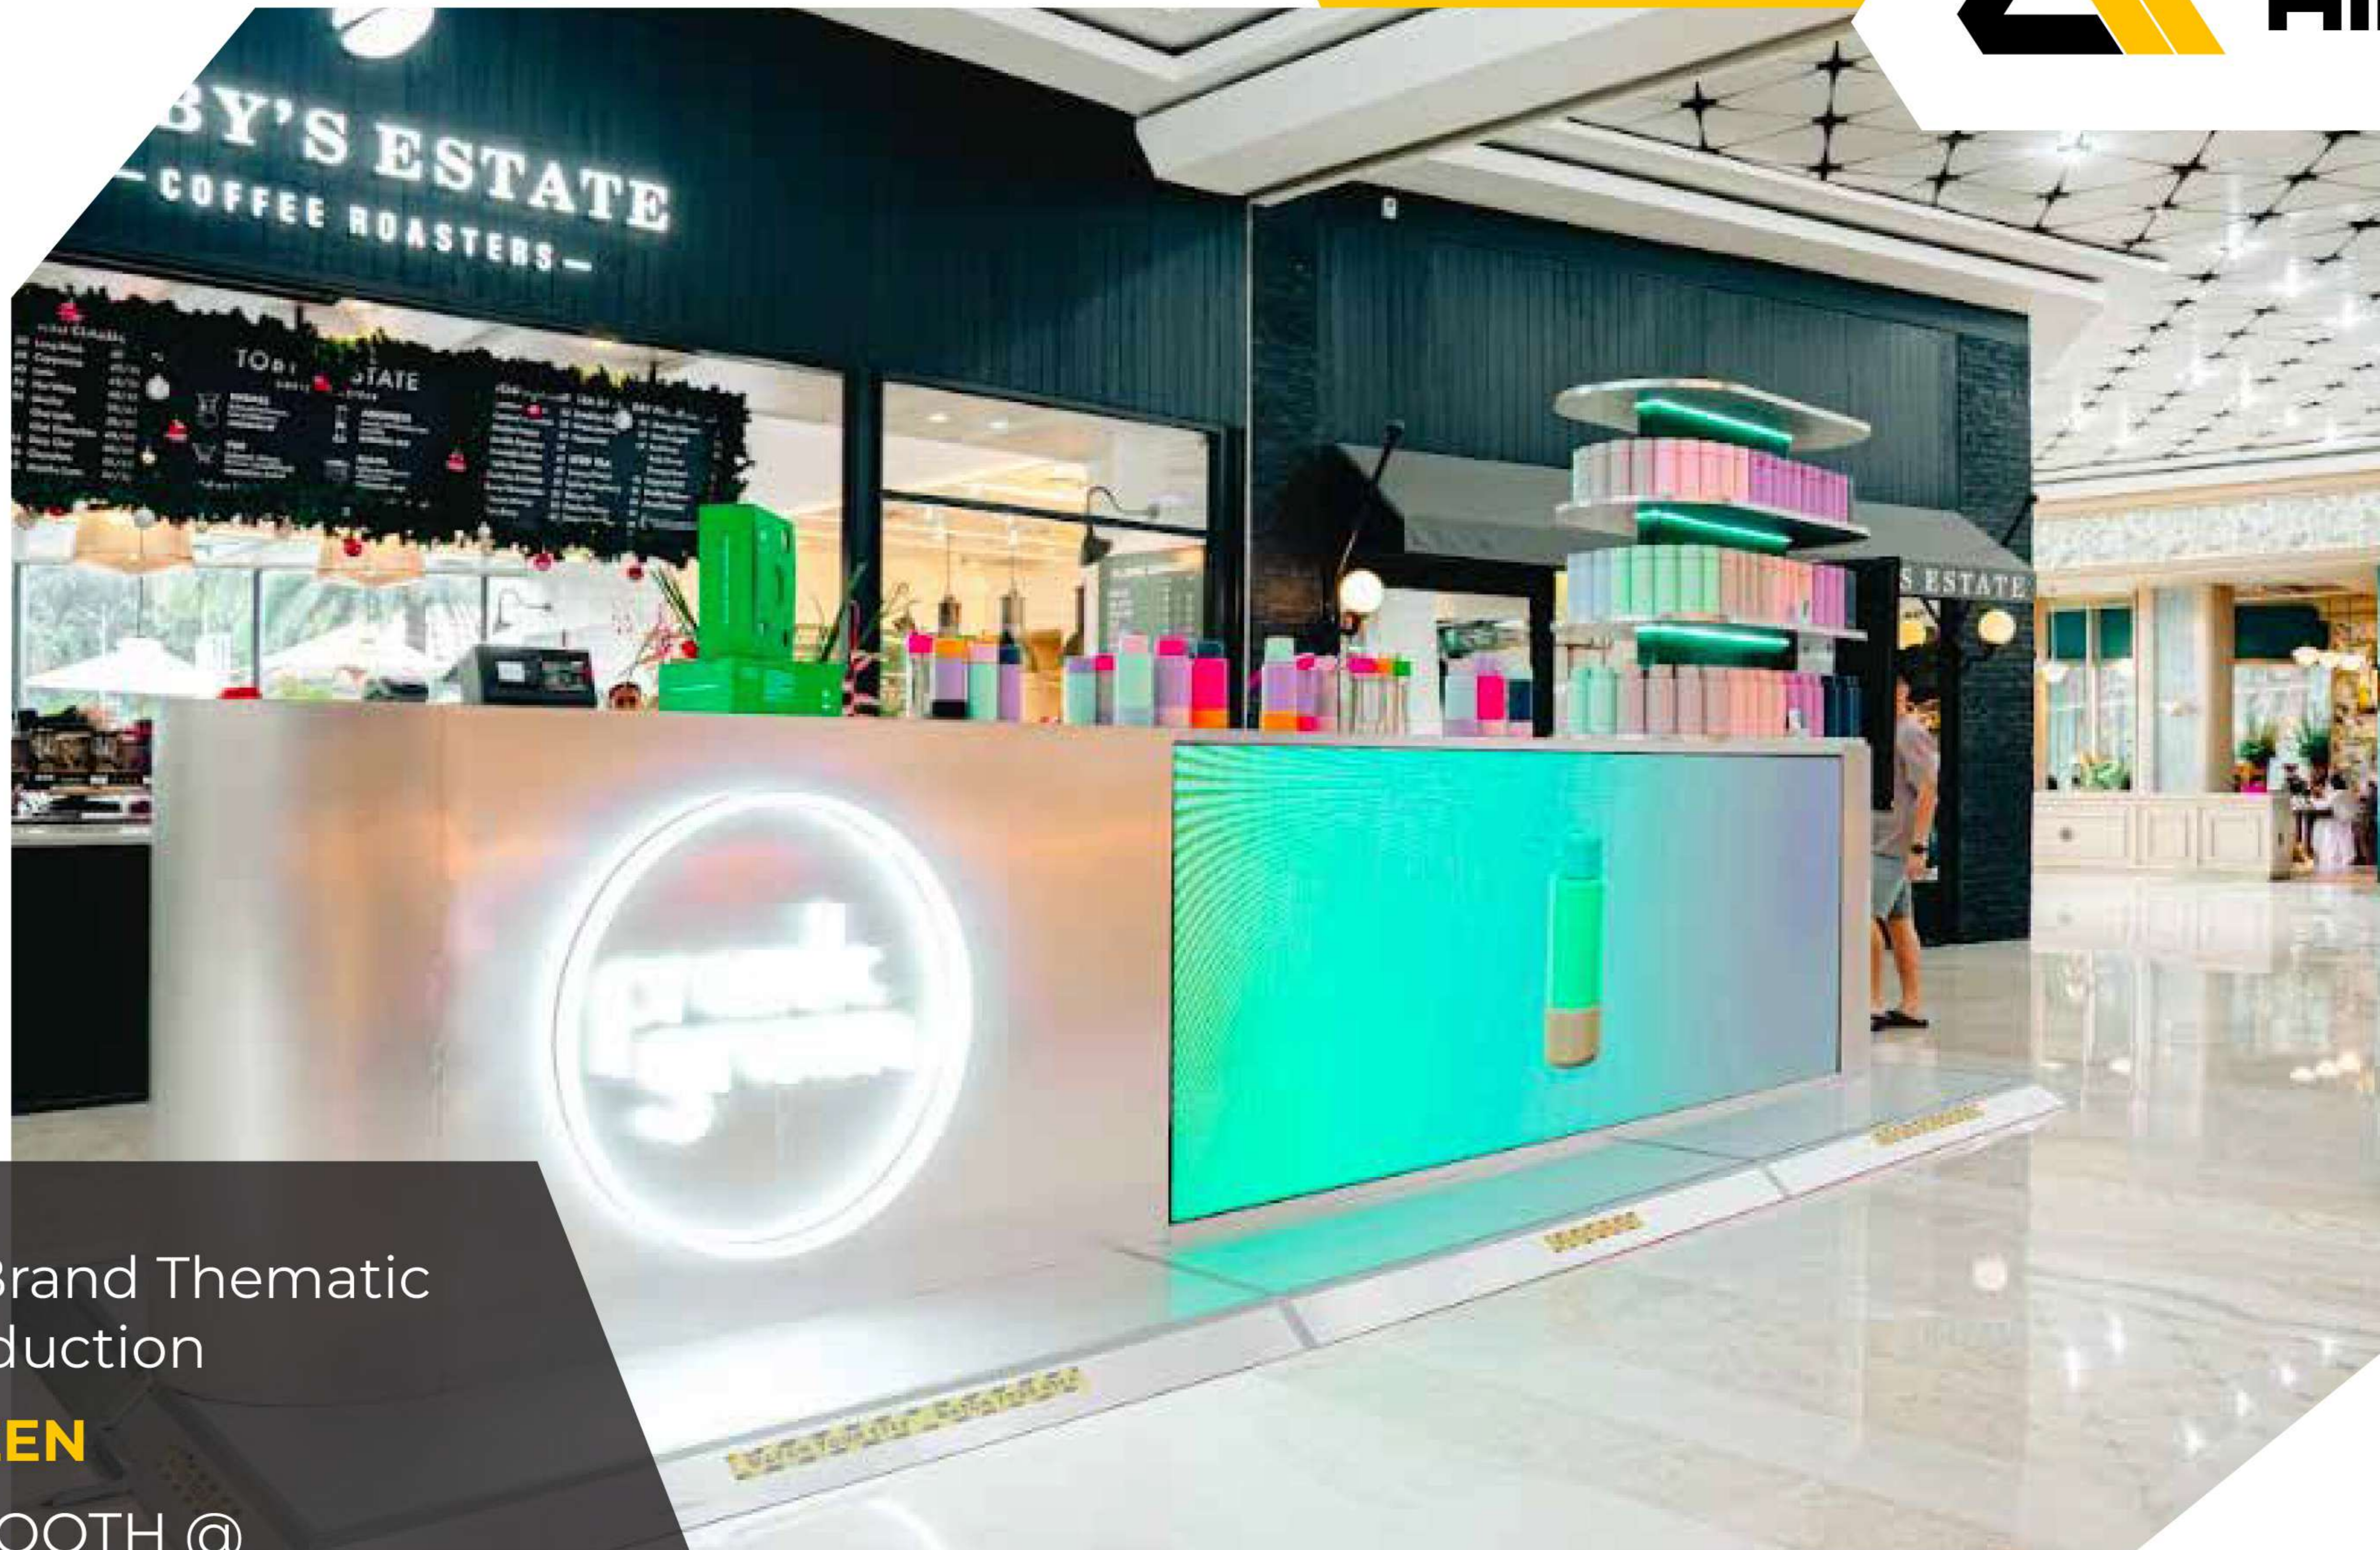

AIDEAXPO

Exhibition Booth

OMG

Terminal Pulo Gebang , Bekasi
St. Ps. senen - Jakarta | St Bandung - Bandung
St Tugu - Yogyakarta | St Gubeng - Surabaya

AIDEAXPO

Corporate Brand Thematic
All Area Production

FRANK GREEN