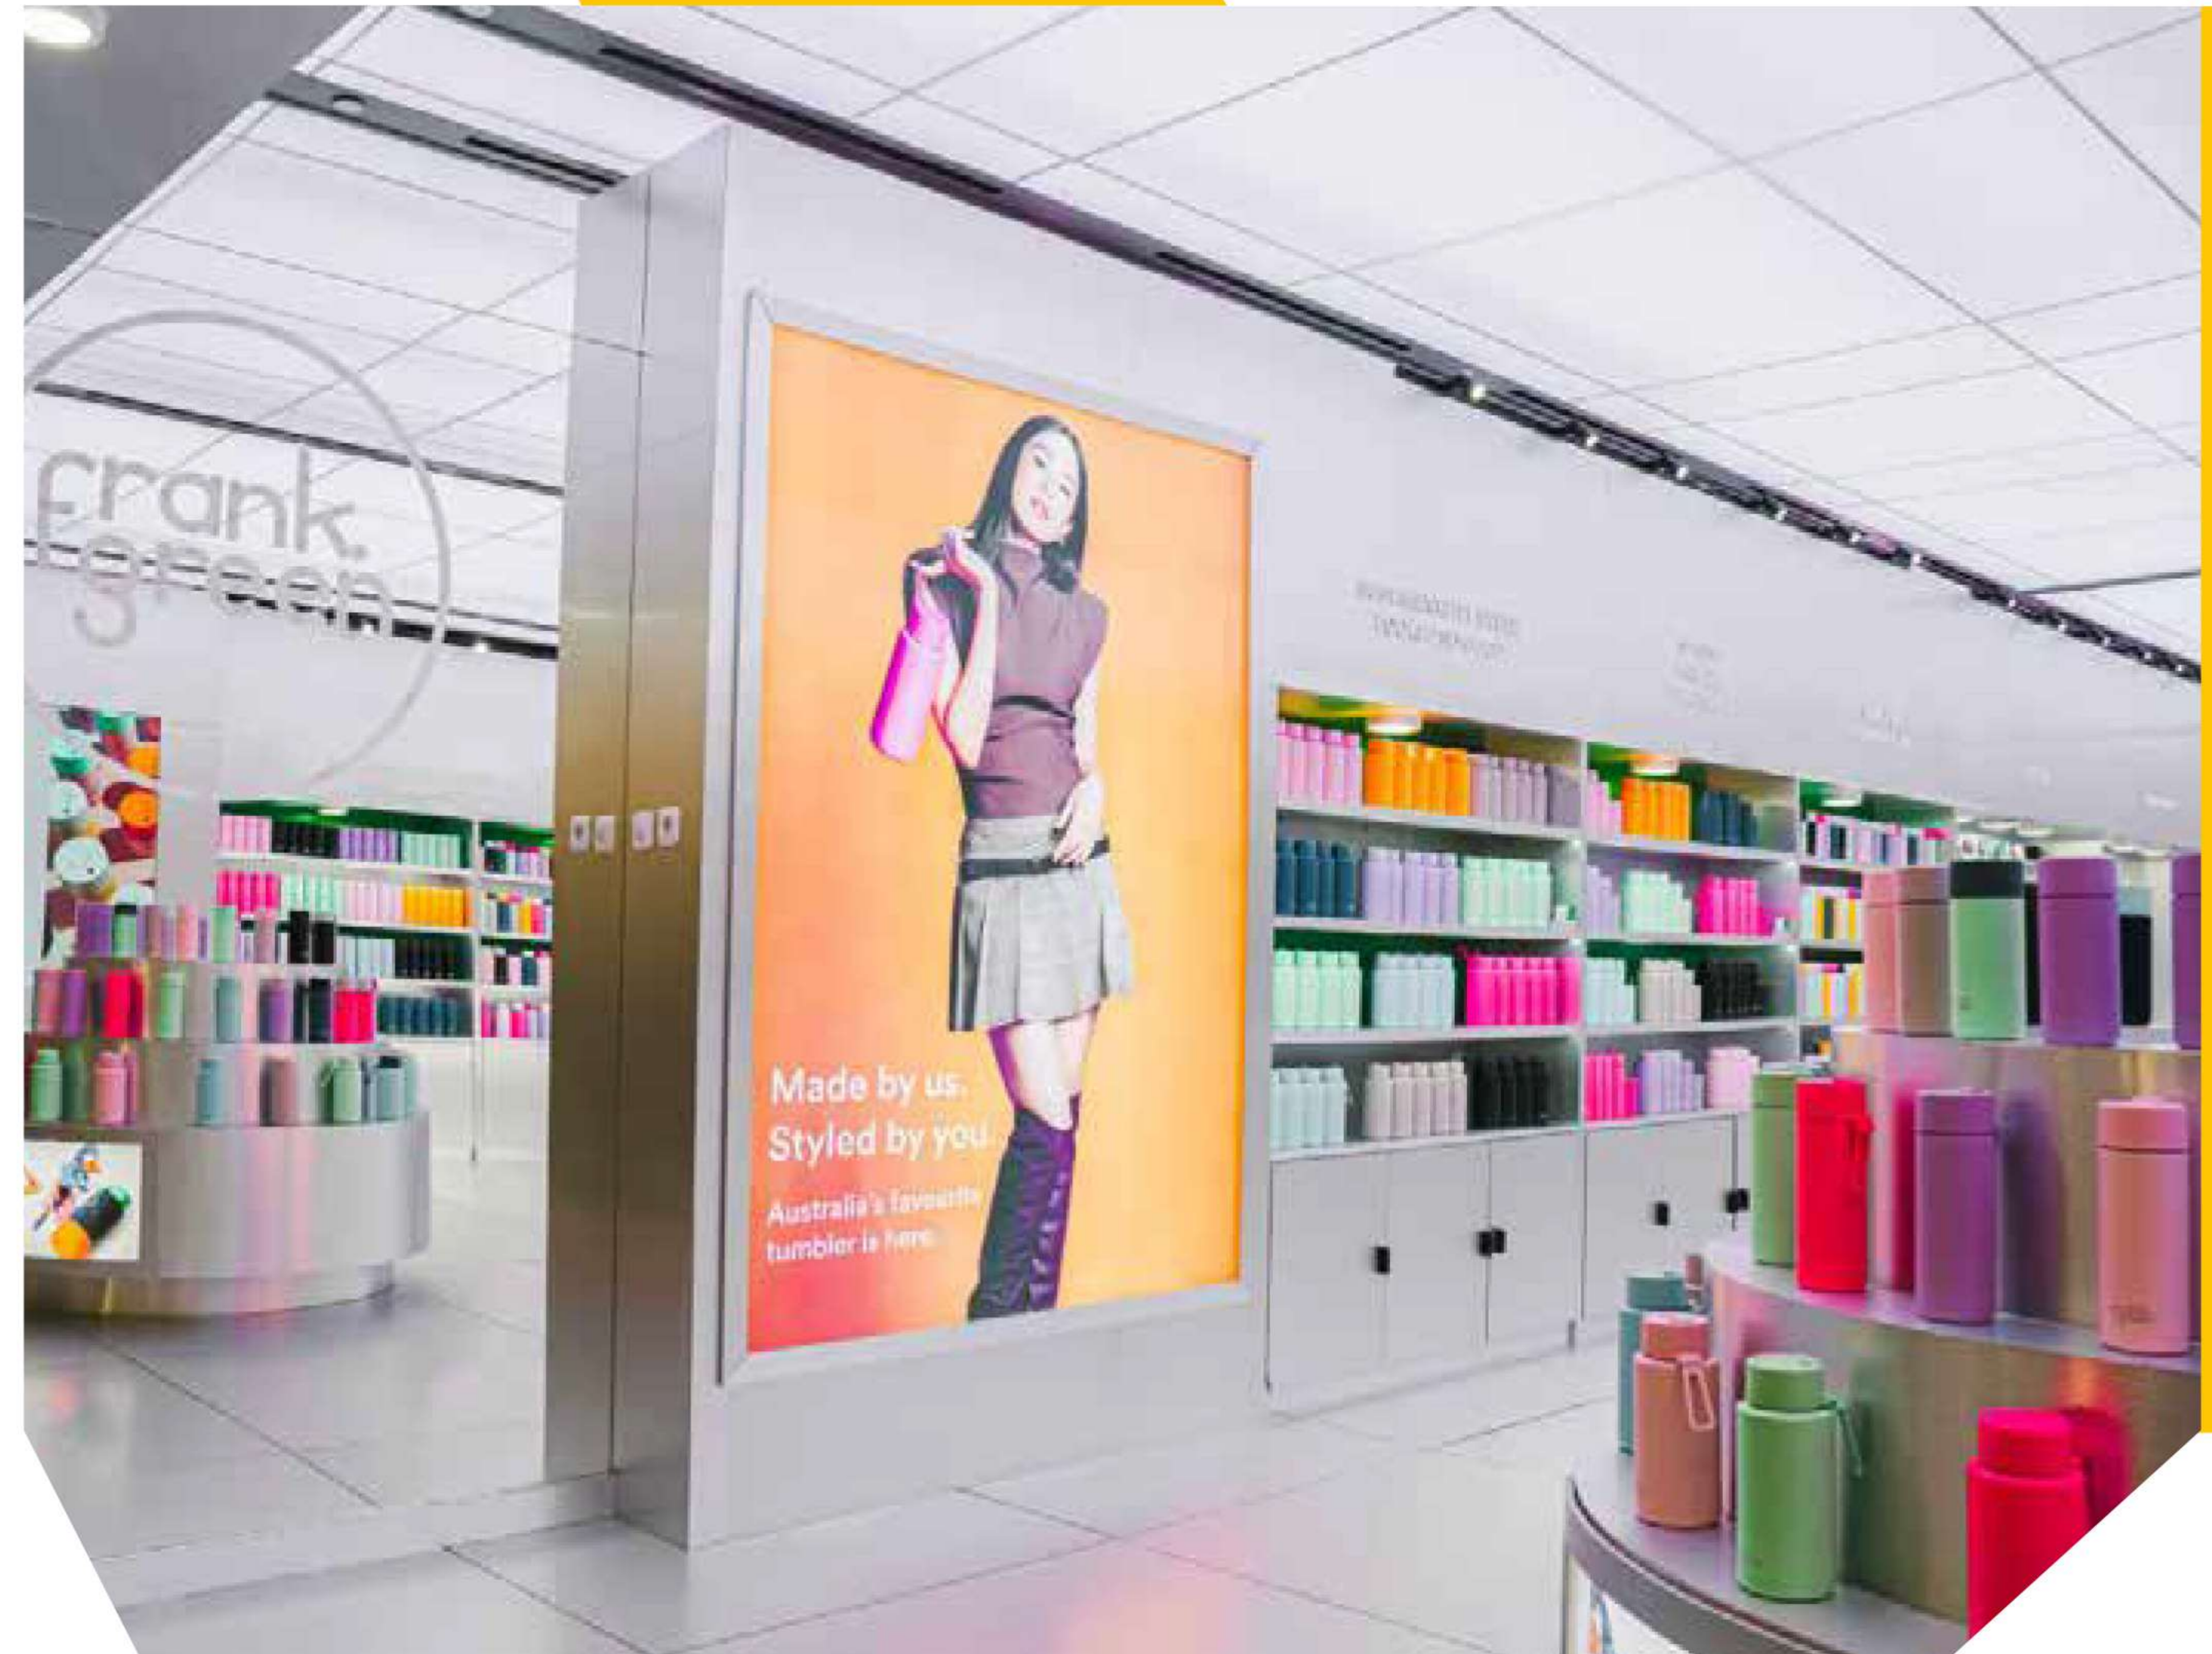

▲ Interior Production

- Corporate Office
- Residence
- Hotel
- Commercial Space (Retail / Resto / Café)
- Public Space
- Customized Furniture

▲ Civil Engineering

OUR PREVIOUS PROJECTS >

AIDEAXPO

Corporate Brand Thematic
All Area Production